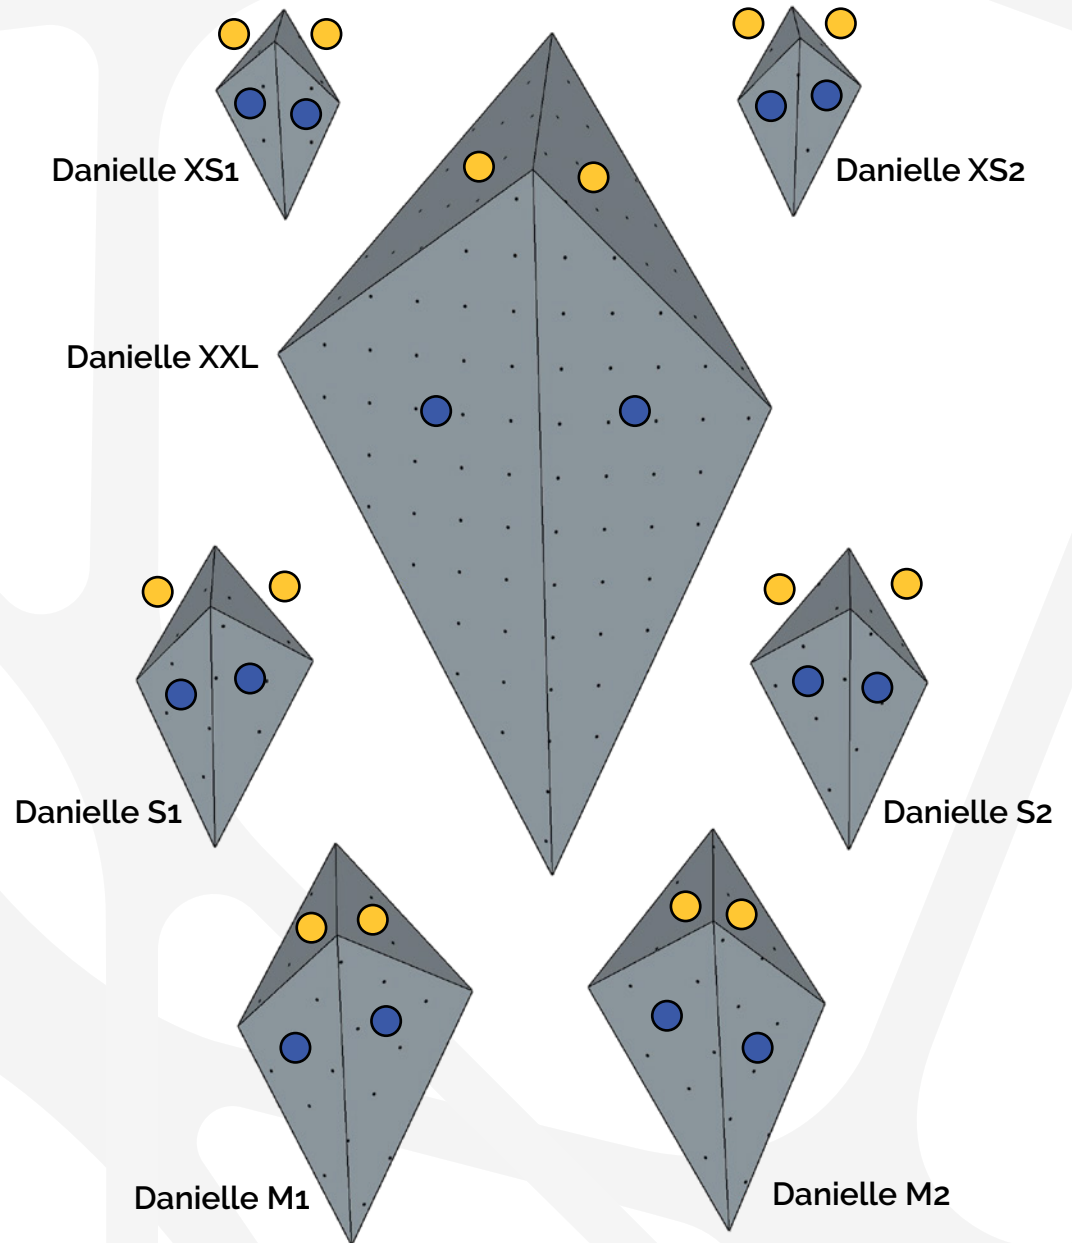

Danielle S1: 645 x 565 x 475 x 462mm
25 x 22 x 19 x 18 Inches

Height: 187 mm / 7.5 Inches

Danielle S2: 645 x 565 x 475 x 462mm
25 x 22 x 19 x 18 Inches

Height: 187 mm / 7.5 Inches

Danielle XS1: 449 x 394 x 332 x 322mm
17.5 x 15.5 x 13 x 12.5 Inches

Height: 130 mm / 5 Inches

Danielle XS2: 449 x 394 x 332 x 322mm
17.5 x 15.5 x 13 x 12.5 Inches

Height: 130 mm / 5 Inches

ICP

Climbing Walls • Climbing Holds • Route Setting

GENTLE → STEEP
RAP ANGLES AVAILABLE