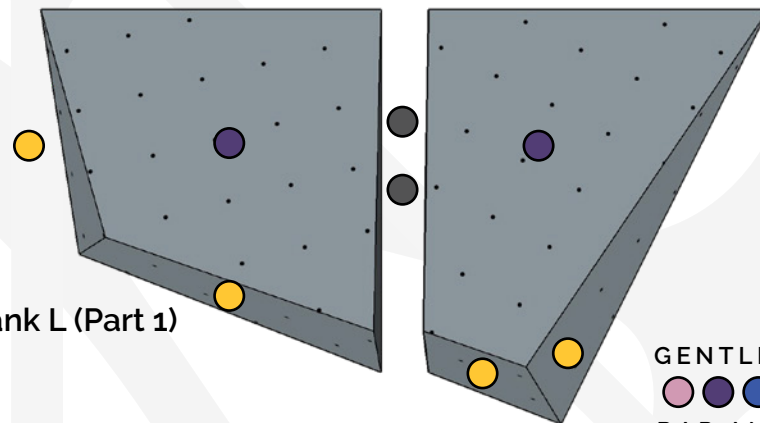

Frank L (Part 1)

Frank L (Part 2)

GENTLE → STEEP
● ● ● ● ● ● ● ● ● ●
RAP ANGLES AVAILABLE