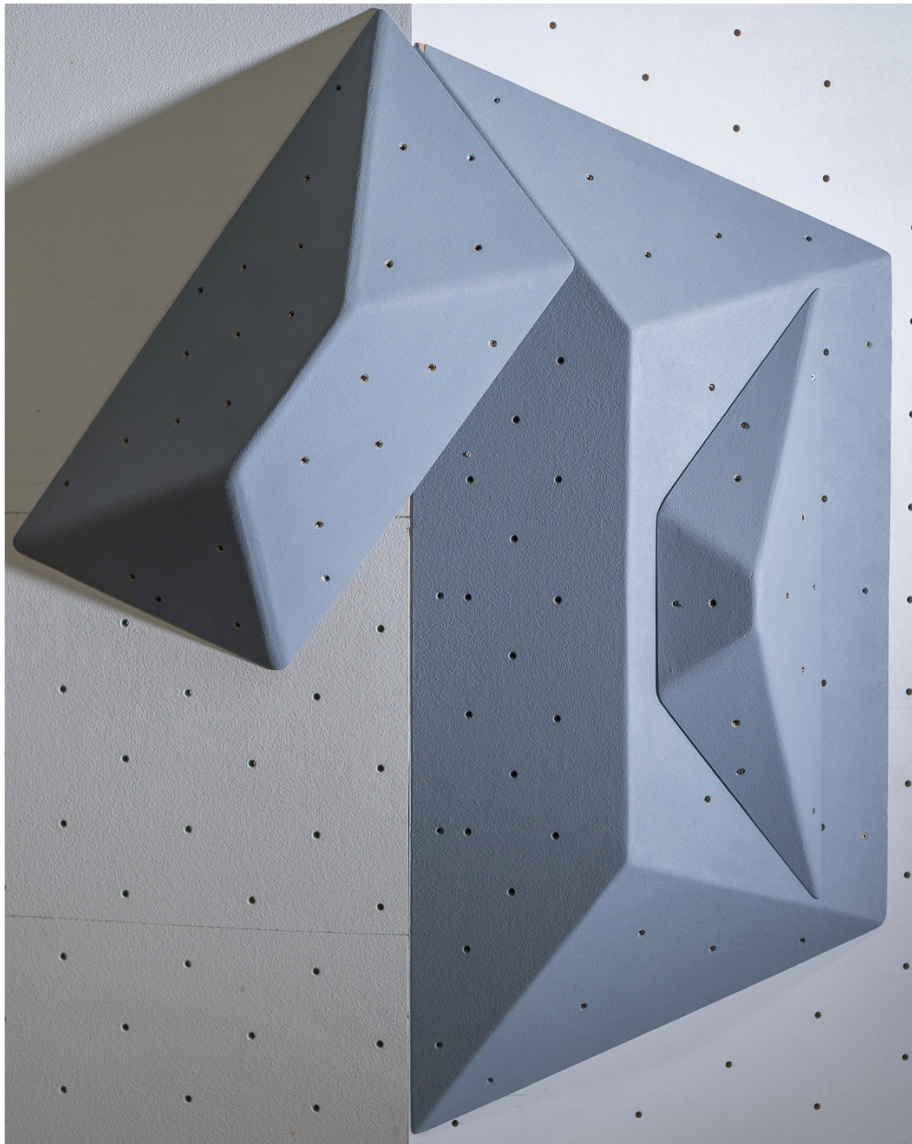

20 x 12 x 20 x 40 Inches

Height: 130mm / 5 Inches

GENTLE → STEEP
RAP ANGLES AVAILABLE

Ben S

Ben M

Ben XL

ICP

Climbing Walls • Climbing Holds • Route Setting