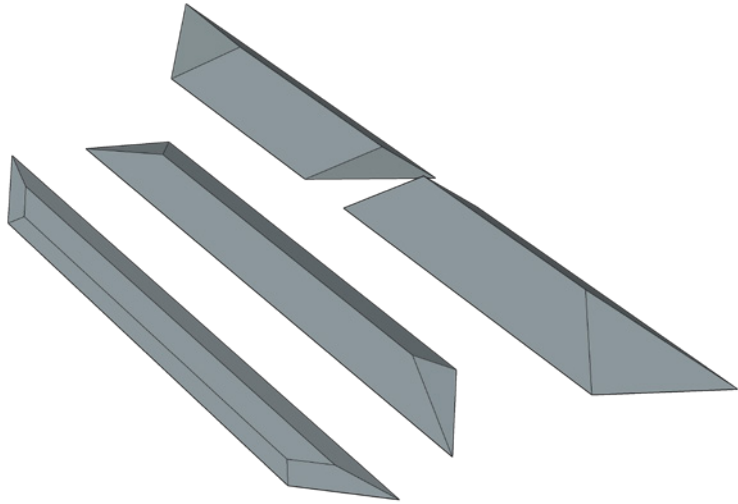

GENTLE → STEEP
 ●●●●●●●●
 RAP ANGLES AVAILABLE

Harry L (Part 2)

Harry M

Harry L (Part 1)

Harry XS

RAIL VOLUME SETS

HOLLY SET

Dimensions:

Holly M (Part 1): 1477 x 498 x 800 x 483mm
 58 x 19.5 x 31.5 x 19 Inches
Height: 174 mm / 7 Inches

Holly M (Part 2): 1130 x 483 x 1153 x 498mm
 45 x 19 x 45.4 x 19.5 Inches
Height: 174 mm / 7 Inches

Holly S: 1913 x 323 x 1503 x 323mm
 75.5 x 12.5 x 59 x 12.5 Inches
Height: 86 mm / 3.5 Inches