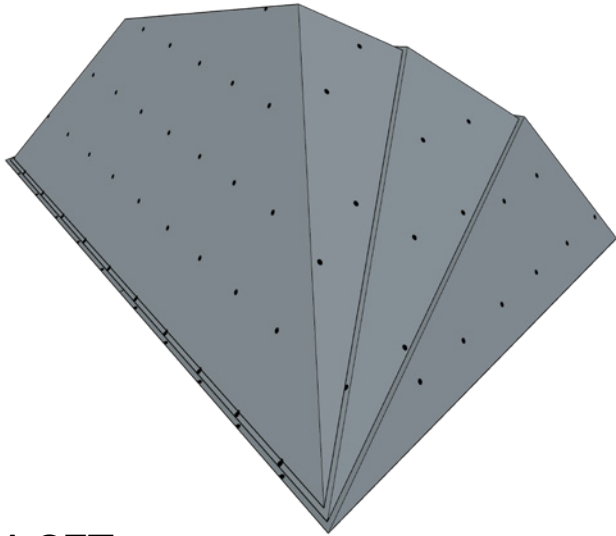

Frank L (Part 1): 1193 x 934 x 875 x 367mm
 47 x 36.5 x 34 x 14.5 Inches
Height: 307 mm / 12 Inches

Frank L (Part 2): 934 x 834 x 875 x 638mm
 36.5 x 33 x 34.5 x 25 Inches
Height: 278 mm / 11 Inches

Frank L: 1717 x 1066 x 966 x 598mm
 67.5 x 42 x 38 x 23.5 Inches
Height: 255 mm / 10 Inches

Frank M: 1683 x 971 x 799 x 566mm
 66 x 38 x 31.5 x 22 Inches
Height: 229 mm / 8.5 Inches

Frank M

Frank L

Frank L (Part 1)

Frank L (Part 2)

GENTLE → STEEP
 ● ● ● ● ● ● ● ● ● ●
 RAP ANGLES AVAILABLE

WEDGE VOLUME SETS

FIONA SET

Dimensions:

Fiona L (Part 1): 1193 x 934 x 875 x 367mm
 47 x 36.5 x 34.5 x 14.5 Inches
 Height: 307 mm / 12 Inches

Fiona L (Part 2): 934 x 834 x 875 x 638mm
 36.5 x 33 x 34.5 x 25 Inches
 Height: 278 mm / 11 Inches