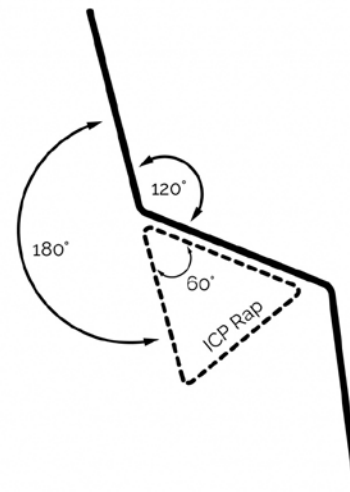

ICP Raps

Climbing Walls & Climbing Volumes
DESIGNED TO MATCH ANGLES PERFECTLY

ICP Raps™ change how route setters think and how climbing walls are designed. These volumes intentionally 'wrap' edges, creating extended climbing surfaces - bringing new dimension and variation to your walls with every set.

HOW RAPS WORK

ICP Raps™ and ICP Walls are made in symmetry with each other, where all angles are carefully measured and work together. When Raps are placed on a climbing wall beside an angle change, the result is an extension of the flat surface, that allows holds to be bolted firmly across the wall and the volume.

The world's first RAP™ system, created by ICP.
Bringing harmony between your walls and volumes.

ICP Volumes wrapping around the wall arete.
Extended walls, endless possibilities.