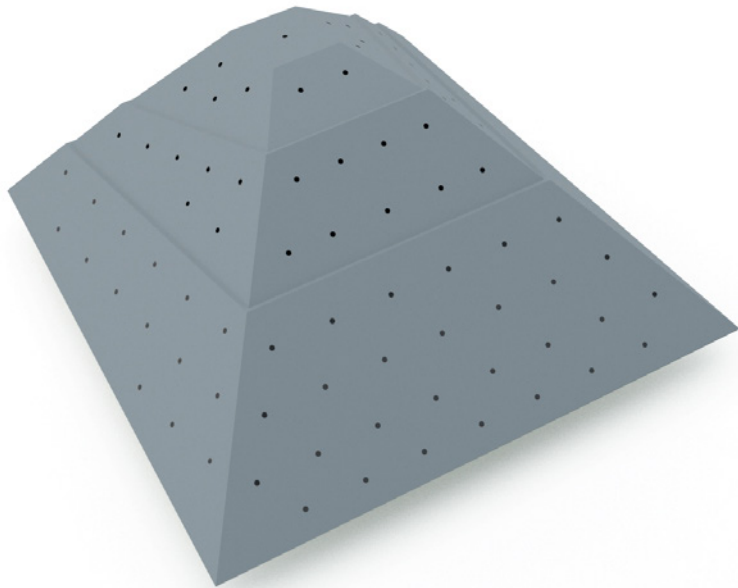

STALACTITE VOLUME SETS

CHILDISH CHELSEA SET

Dimensions:

Chelsea XL: 1240 x 1300 x 1240 x 1009 mm

49 x 51 x 49 x 40 Inches

Height: 300 mm / 12 Inches

Chelsea M: 780 x 720 x 780 x 820 mm

31 x 28 x 31 x 32 Inches

Height: 210 mm / 8 Inches

Chelsea S: 510 x 370 x 510 x 580 mm

20 x 14 x 20 x 23 Inches

Height: 140 mm / 6 Inches

GENTLE → STEEP
RAP ANGLES AVAILABLE