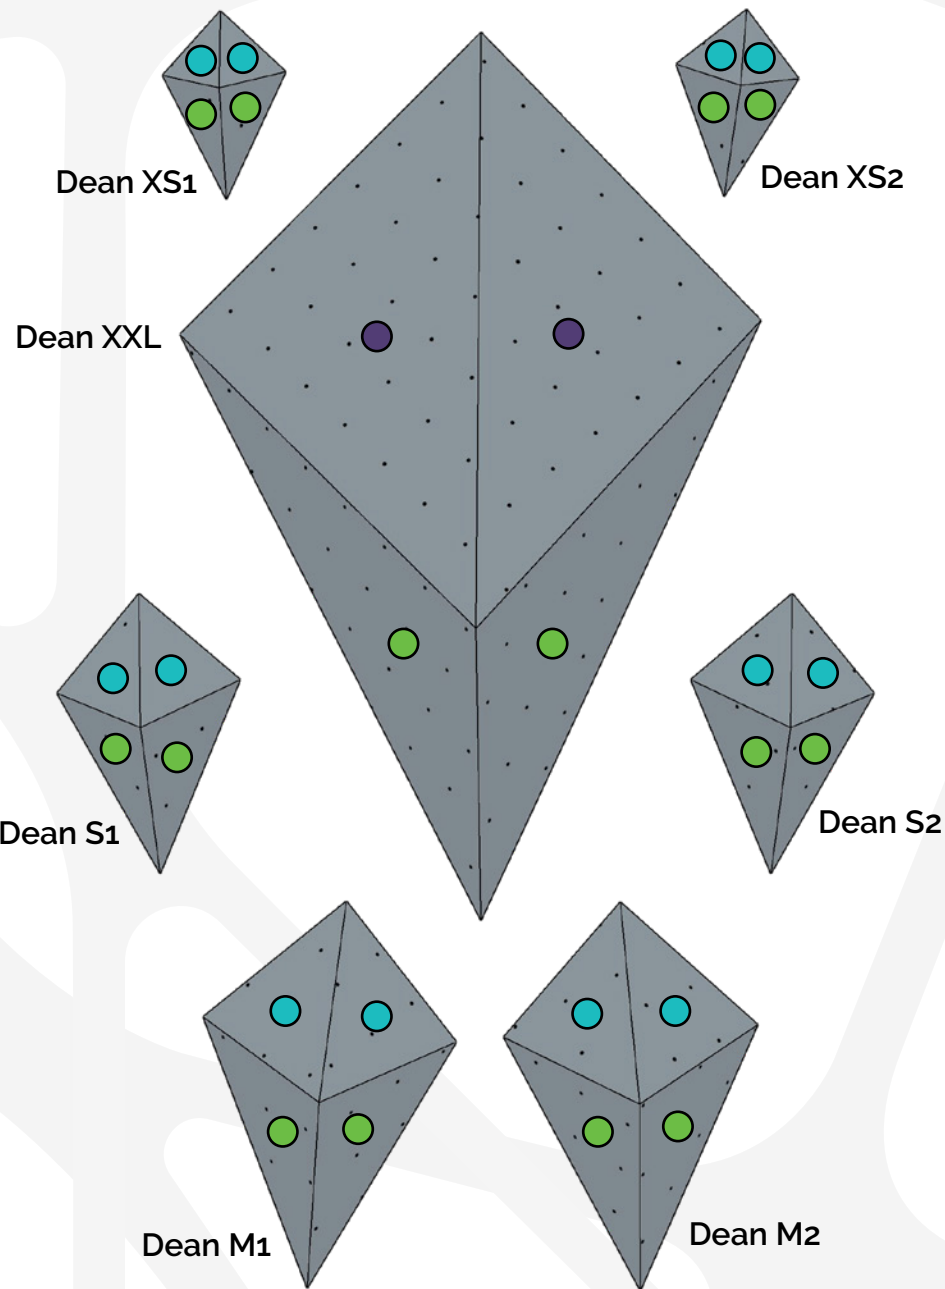

Dean M2: 786 x 779 x 498 x 483mm
40 x 30.5 x 19.5 x 19 Inches

Height: 292 mm / 11.5 Inches

Dean S1: 568 x 563 x 360 x 349mm
22 x 22 x 14 x 13.5 Inches

Height: 211 mm / 8.5 Inches

Dean S1: 568 x 563 x 360 x 349mm
22 x 22 x 14 x 13.5 Inches

Height: 211 mm / 8.5 Inches

Dean XS1: 382 x 378 x 242 x 235mm
15 x 14.5 x 9.5 x 9 Inches

Height: 142 mm / 5.5 Inches

Dean XS1: 382 x 378 x 242 x 235mm
15 x 14.5 x 9.5 x 9 Inches

Height: 142 mm / 5.5 Inches