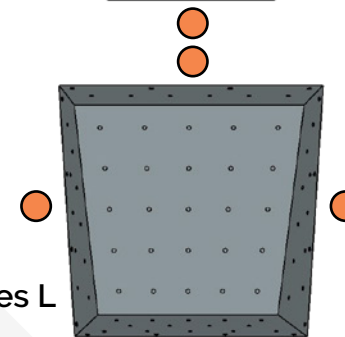

Charles M: 620 x 520 x 620 x 670 mm

24 x 20 x 24 x 26 Inches

Height: 240 mm / 9 Inches

Charles S: 460 x 400 x 460 x 460 mm

18 x 16 x 18 x 18 Inches

Height: 270 mm / 11 Inches

Charles XS: 300 x 270 x 300 x 230 mm

12 x 11 x 12 x 9 Inches

Height: 140 mm / 6 Inches

GENTLE → STEEP
RAP ANGLES AVAILABLE

Charles XS

Charles S

Charles M

Charles L

Charles XL

STALACTITE VOLUME SETS

CHILDISH CHELSEA SET

Dimensions:

Chelsea XL: 1240 x 1300 x 1240 x 1009 mm

49 x 51 x 49 x 40 Inches

Height: 300 mm / 12 Inches

Chelsea M: 780 x 720 x 780 x 820 mm

31 x 28 x 31 x 32 Inches

Height: 210 mm / 8 Inches

Chelsea S: 510 x 370 x 510 x 580 mm

20 x 14 x 20 x 23 Inches

Height: 140 mm / 6 Inches

GENTLE → STEEP
RAP ANGLES AVAILABLE

Chelsea S

Chelsea M

Chelsea XL