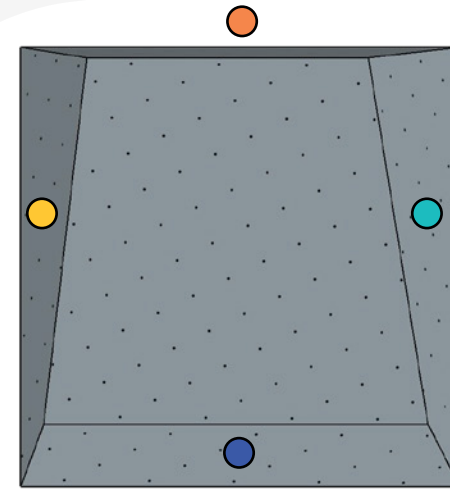

73 x 73 x 73 x 73 Inches

Height: 400 mm / 15.5 Inches

Eli XL: 1579 x 1496 x 1472 x 1129mm

62 x 59 x 58 x 44.5 Inches

Height: 501 mm / 19.5 Inches

Eli XL: 1548 x 1693 x 256 x 1502mm

70 x 66.5 x 10 x 59 Inches

Height: 417 mm / 16.4 Inches

GENTLE → STEEP
RAP ANGLES AVAILABLE

Eli XXL

Eli XL

Eli XL

ICP

Climbing Walls • Climbing Holds • Route Setting

BLOCK VOLUME SETS