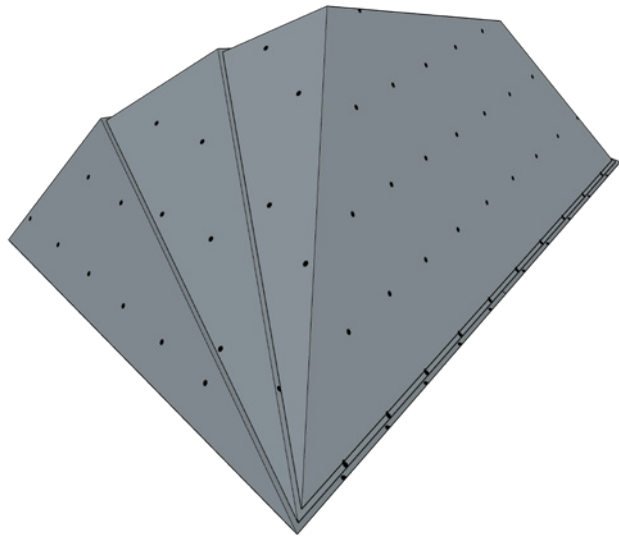

Height: 210 mm / 8 Inches

Chelsea S: 510 x 370 x 510 x 580 mm

20 x 14 x 20 x 23 Inches

Height: 140 mm / 6 Inches

GENTLE → STEEP
RAP ANGLES AVAILABLE

Chelsea S

Chelsea M

Chelsea XL

ICP

Climbing Walls • Climbing Holds • Route Setting

STALACTITE SETS IN ACTION

Stack this unique set of volumes to build out a unique stalactite geometry from your walls.

WEDGE VOLUME SETS

FRANK SET

Dimensions:

Frank L (Part 1): 1193 x 934 x 875 x 367mm
 47 x 36.5 x 34 x 14.5 Inches
Height: 307 mm / 12 Inches

Frank L (Part 2): 934 x 834 x 875 x 638mm
 36.5 x 33 x 34.5 x 25 Inches
Height: 278 mm / 11 Inches

Frank L: 1717 x 1066 x 966 x 598mm
 67.5 x 42 x 38 x 23.5 Inches
Height: 255 mm / 10 Inches