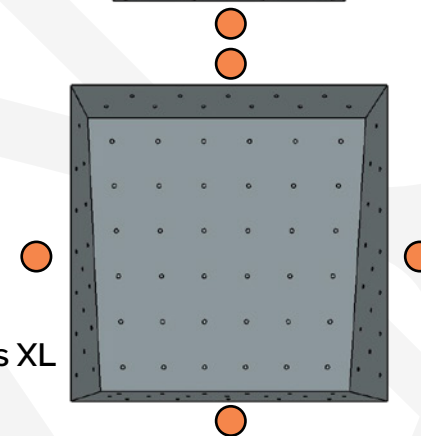

Charles M: 620 x 520 x 620 x 670 mm

24 x 20 x 24 x 26 Inches

Height: 240 mm / 9 Inches

Charles S: 460 x 400 x 460 x 460 mm

18 x 16 x 18 x 18 Inches

Height: 270 mm / 11 Inches

Charles XS: 300 x 270 x 300 x 230 mm

12 x 11 x 12 x 9 Inches

Height: 140 mm / 6 Inches

GENTLE → STEEP
RAP ANGLES AVAILABLE

Charles XS

Charles S

Charles M

Charles L

Charles XL

STALACTITE VOLUME SETS

CHILDISH CHELSEA SET

Dimensions:

Chelsea XL: 1240 x 1300 x 1240 x 1009 mm

49 x 51 x 49 x 40 Inches

Height: 300 mm / 12 Inches

Chelsea M: 780 x 720 x 780 x 820 mm

31 x 28 x 31 x 32 Inches